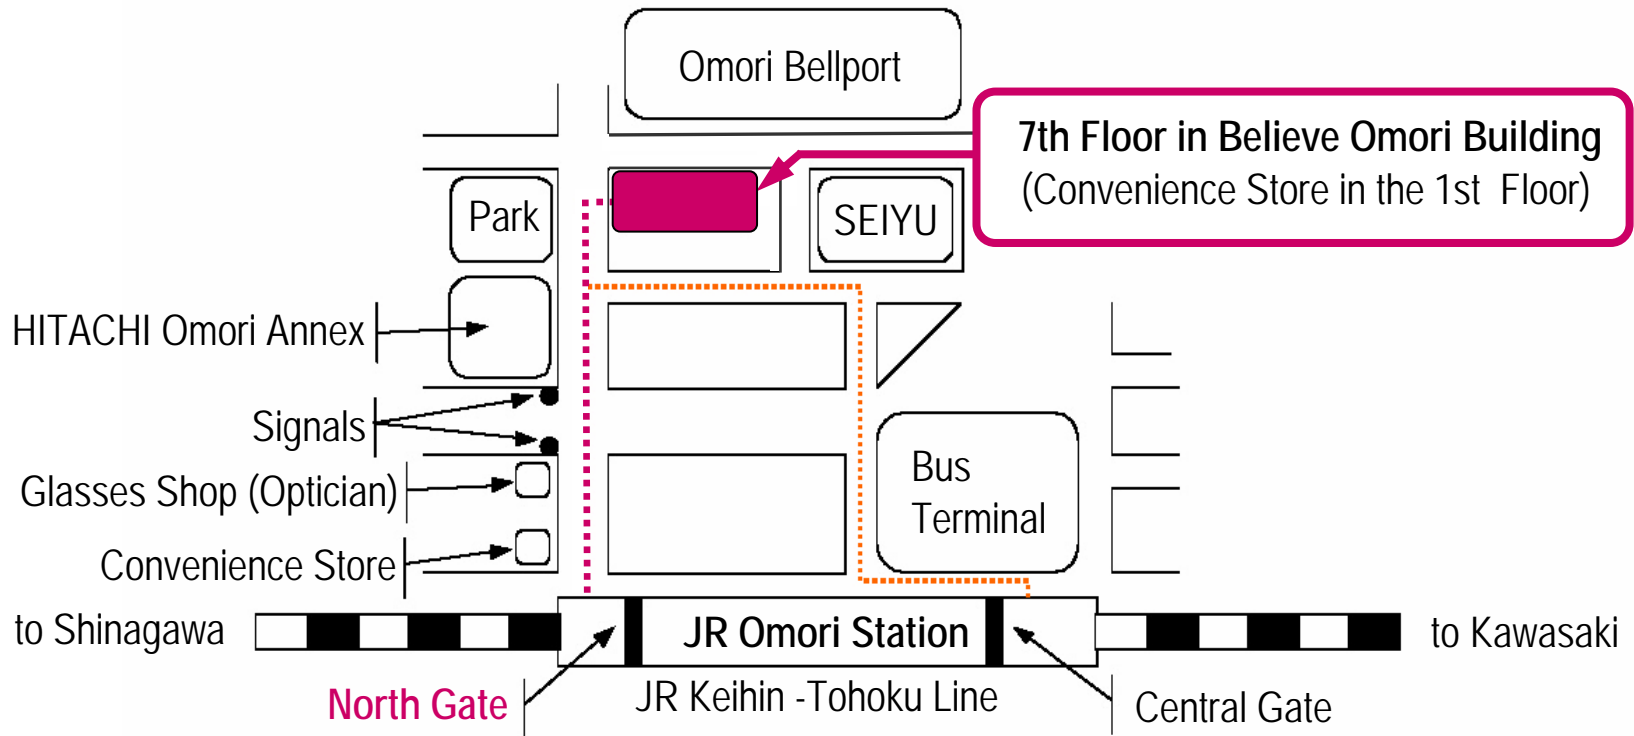

Harmonic Drive Systems Inc.

Believe Omori, 7F
6-25-3 Minami-Oi, Shinagawa-ku,
Tokyo 140-0013 JAPAN

Telephone: Head Office 03-5471-7800
 Tokyo Office 03-5471-7830

■ Access

About 3 minutes walk from the **North Gate** at JR Omori Station